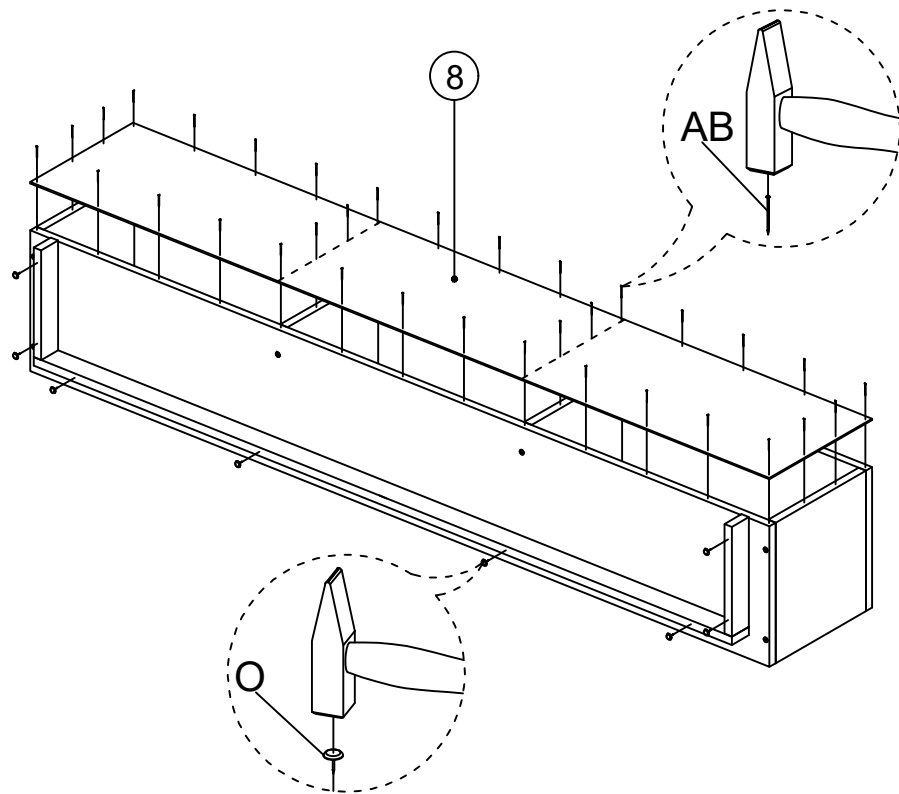

PRAG

DECORMET

MATERIALS

HINGE(Crank 16)	(CABINET SCREW)			
U	E	F	G	H
6 PCS	16 PCS	12 PCS	12 PCS	8 PCS
M	N	O	P	S
2 PCS	2 PCS	8 PCS	24 PCS	14 PCS
(5x80 SCREW)				(4X50 SCREW)
T	Z	AA	AB	
2 PCS	12 PCS	1 PCS	34 PCS	