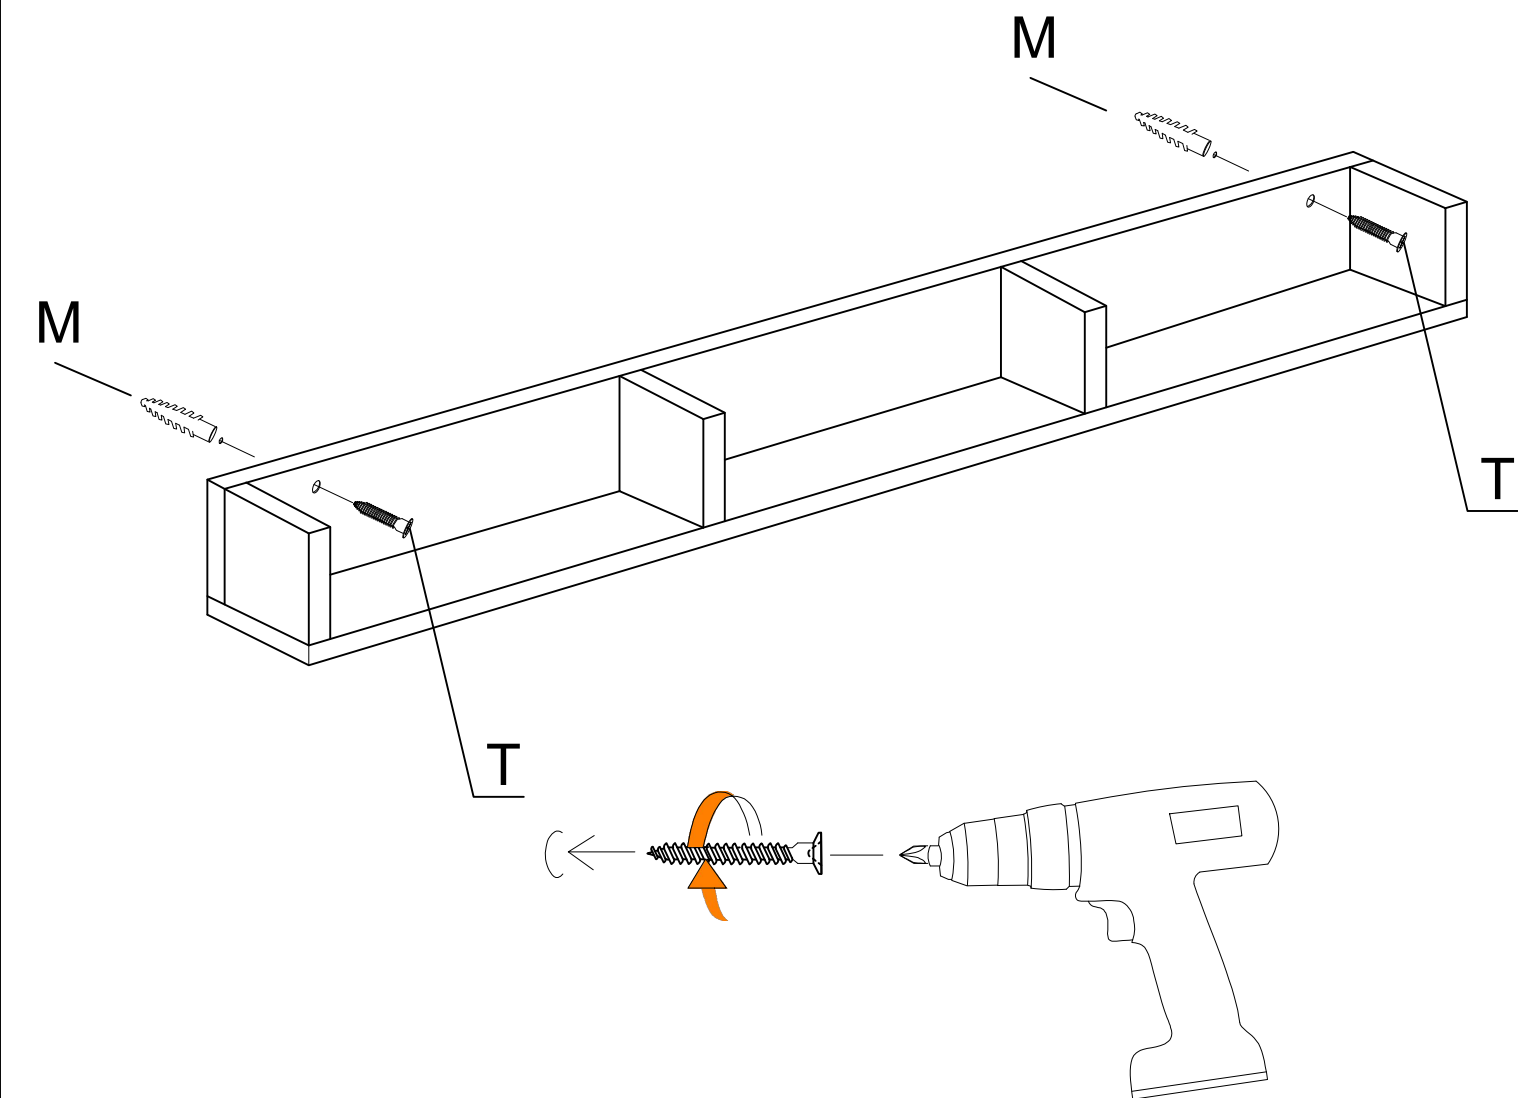

PRAG

DECORMET

MATERIALS

HINGE(Crank 16)	(CABINET SCREW)			
U	E	F	G	H
6 PCS	16 PCS	12 PCS	12 PCS	8 PCS
M	N	O	P	S
2 PCS	2 PCS	8 PCS	24 PCS	14 PCS
(5x80 SCREW)				(4X50 SCREW)
T	Z	AA	AB	
2 PCS	12 PCS	1 PCS	34 PCS	