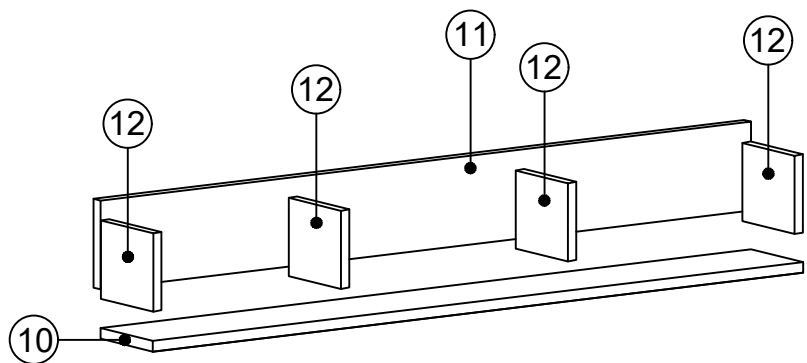

PRAG

DECORMET

MATERIALS

HINGE(Crank 16)	(CABINET SCREW)			
U	E	F	G	H
6 PCS	16 PCS	12 PCS	12 PCS	8 PCS
M	N	O	P	S
2 PCS	2 PCS	8 PCS	24 PCS	14 PCS
(5x80 SCREW)				(4X50 SCREW)
T	Z	AA	AB	
2 PCS	12 PCS	1 PCS	34 PCS	

PRAG

NO	NAME	PIECE	NO	İSİM	ADET
1	TOP PART	2 PCS	1	ÜST TABLA	2 AD
2	LEFT SIDE PART	1 PC	2	SOL YAN	1 AD
3	RIGHT SIDE PART	1 PC	3	SAĞ YAN	1 AD
4	MIDDLE PARTS	2 PCS	4	DİKMELER	2 AD
5	BOTTOM PART	1 PC	5	ALT TABLA	1 AD
6	BACK PARTS	2 PCS	6	ARKA BAZALAR	2 AD
7	FRONT PART	1 PC	7	ÖN BAZA	1 AD
8	BACKREST	1 PC	8	ARKALIK	1 AD
9	COVER PARTS	3 PCS	9	KAPAKLAR	3 AD
10	BOTTOM PART/ WALL	1 PC	10	ALT TABLA/ DUVAR	1 AD
11	BACK PART/ WALL	1 PC	11	ARKA TABLA/ DUVAR	1 AD
12	FIXED SHELVES/ WALL	4 PCS	12	DİKMELER/ DUVAR	4 AD