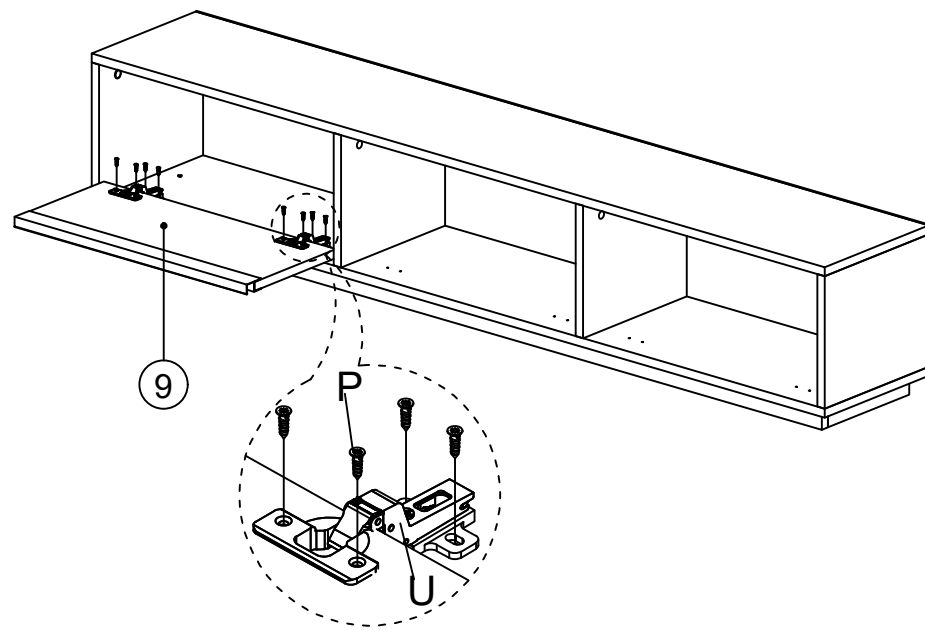

PRAG

DECORMET

MATERIALS

HINGE(Crank 16)	(CABINET SCREW)			
U	E	F	G	H
6 PCS	16 PCS	12 PCS	12 PCS	8 PCS
M	N	O	P	S
2 PCS	2 PCS	8 PCS	24 PCS	14 PCS
(5x80 SCREW)				(4X50 SCREW)
T	Z	AA	AB	
2 PCS	12 PCS	1 PCS	34 PCS	