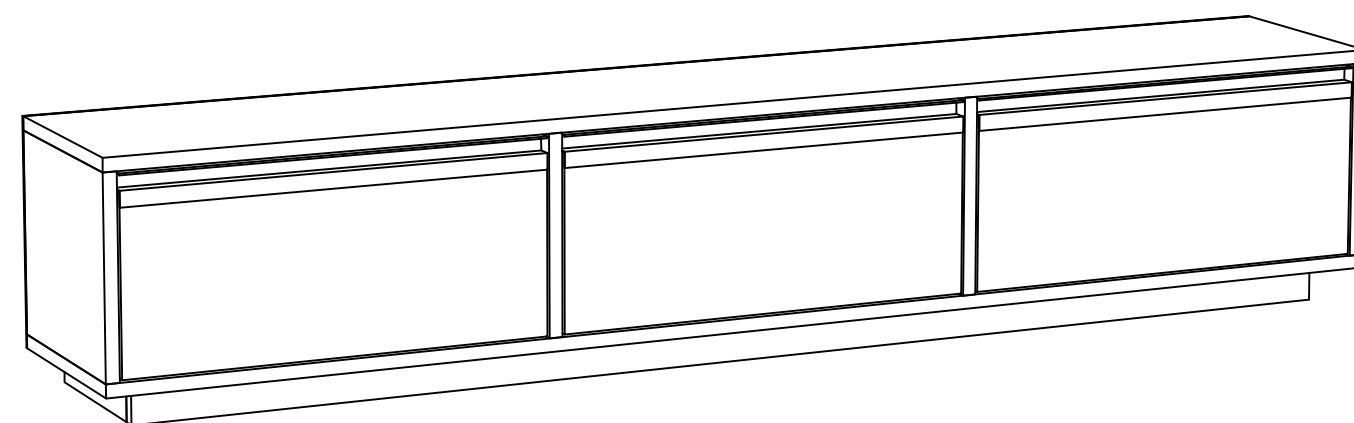

PRAG

DECORMET

MATERIALS

HINGE(Crank 16)	(CABINET SCREW)			
U	E	F	G	H
6 PCS	16 PCS	12 PCS	12 PCS	8 PCS
M	N	O	P	S
2 PCS	2 PCS	8 PCS	24 PCS	14 PCS
(5x80 SCREW)				(4X50 SCREW)
T	Z	AA	AB	
2 PCS	12 PCS	1 PCS	34 PCS	