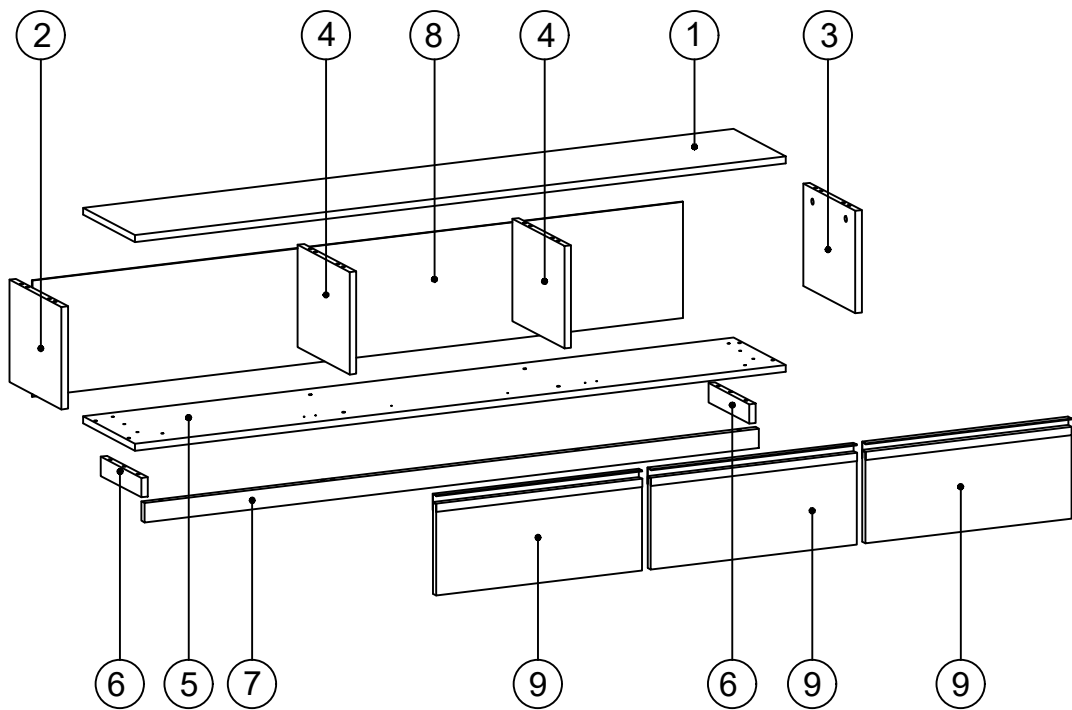

PRAG

DECORMET

MATERIALS

HINGE(Crank 16)	(CABINET SCREW)			
U	E	F	G	H
6 PCS	16 PCS	12 PCS	12 PCS	8 PCS
M	N	O	P	S
2 PCS	2 PCS	8 PCS	24 PCS	14 PCS
(5x80 SCREW)				(4X50 SCREW)
T	Z	AA	AB	
2 PCS	12 PCS	1 PCS	34 PCS	

PRAG

NO	NAME	PIECE	NO	İSİM	ADET
1	TOP PART	2 PCS	1	ÜST TABLA	2 AD
2	LEFT SIDE PART	1 PC	2	SOL YAN	1 AD
3	RIGHT SIDE PART	1 PC	3	SAĞ YAN	1 AD
4	MIDDLE PARTS	2 PCS	4	DİKMELER	2 AD
5	BOTTOM PART	1 PC	5	ALT TABLA	1 AD
6	BACK PARTS	2 PCS	6	ARKA BAZALAR	2 AD
7	FRONT PART	1 PC	7	ÖN BAZA	1 AD
8	BACKREST	1 PC	8	ARKALIK	1 AD
9	COVER PARTS	3 PCS	9	KAPAKLAR	3 AD
10	BOTTOM PART/ WALL	1 PC	10	ALT TABLA/ DUVAR	1 AD
11	BACK PART/ WALL	1 PC	11	ARKA TABLA/ DUVAR	1 AD
12	FIXED SHELVES/ WALL	4 PCS	12	DİKMELER/ DUVAR	4 AD