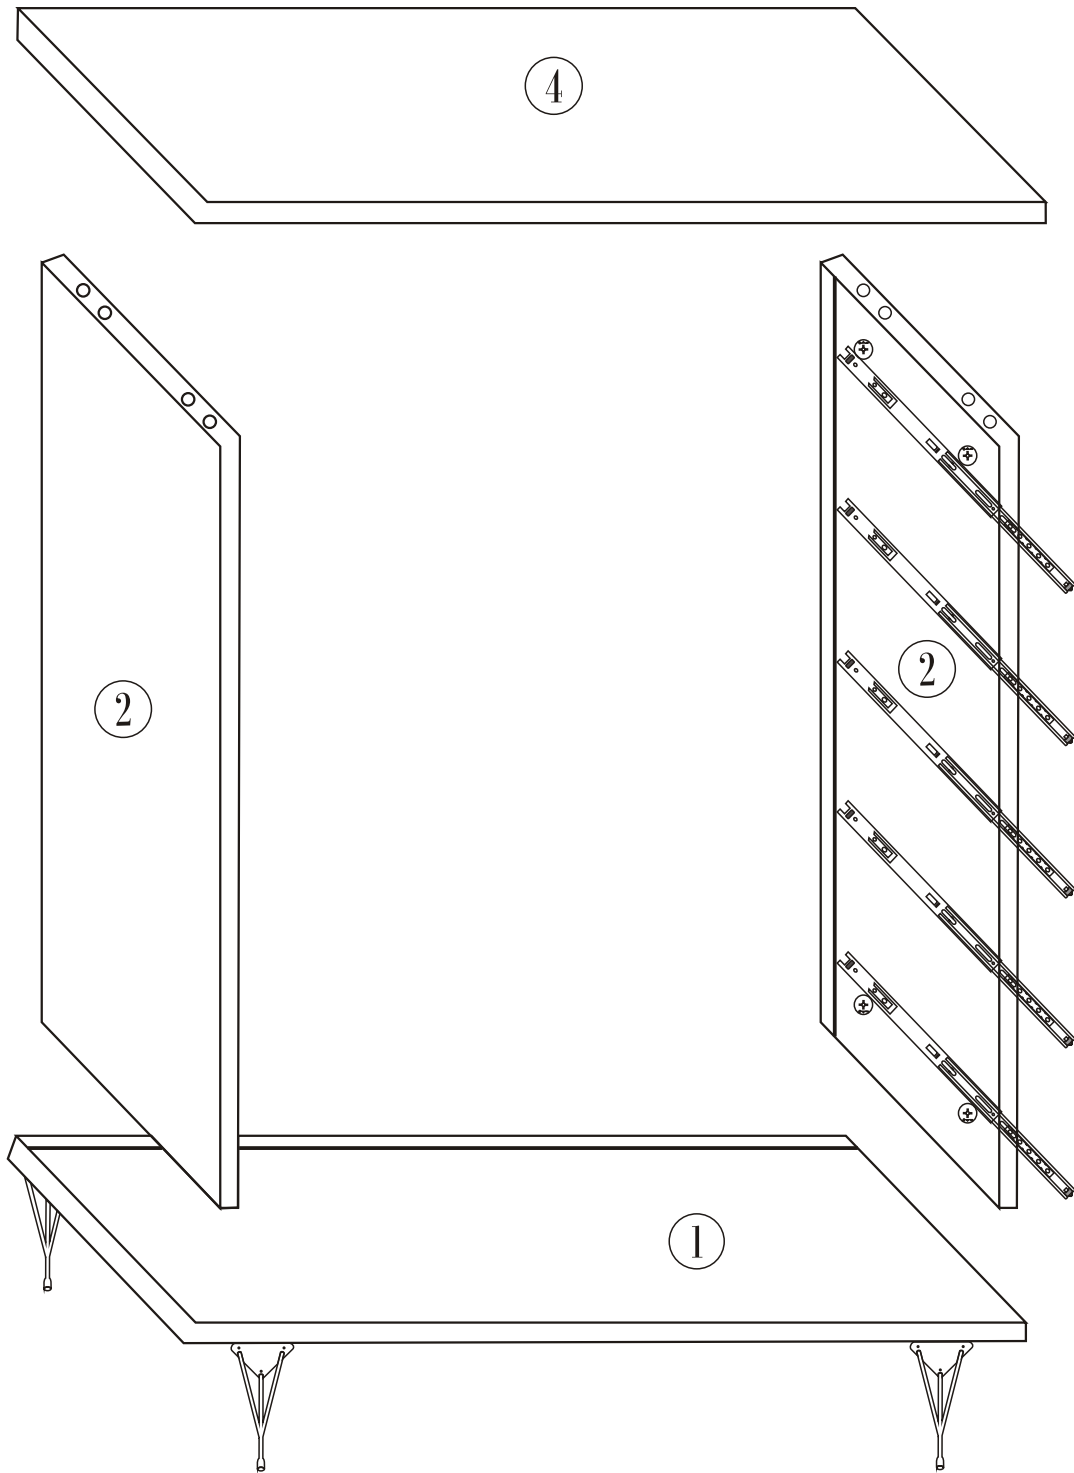

Planet Şifonyer

Assembly Manual

KALUNE DESIGN
furniture

Planet Şifonyer

Planet Sifonyer

ATTENTION !!

Minifix is the main connection material used in Decortile products ,
Before starting assembly , Please check the drawings below

Accessory List

B10  4 X	A1 Minifix  28 X	A2 Minifix  28 X	C8  5 X	C9  10 X
	A3  8 X	N20  75 X	T24  20 X	T25  1 X
	B6  10 X	F12  1 X		

General View

4

5

6

7