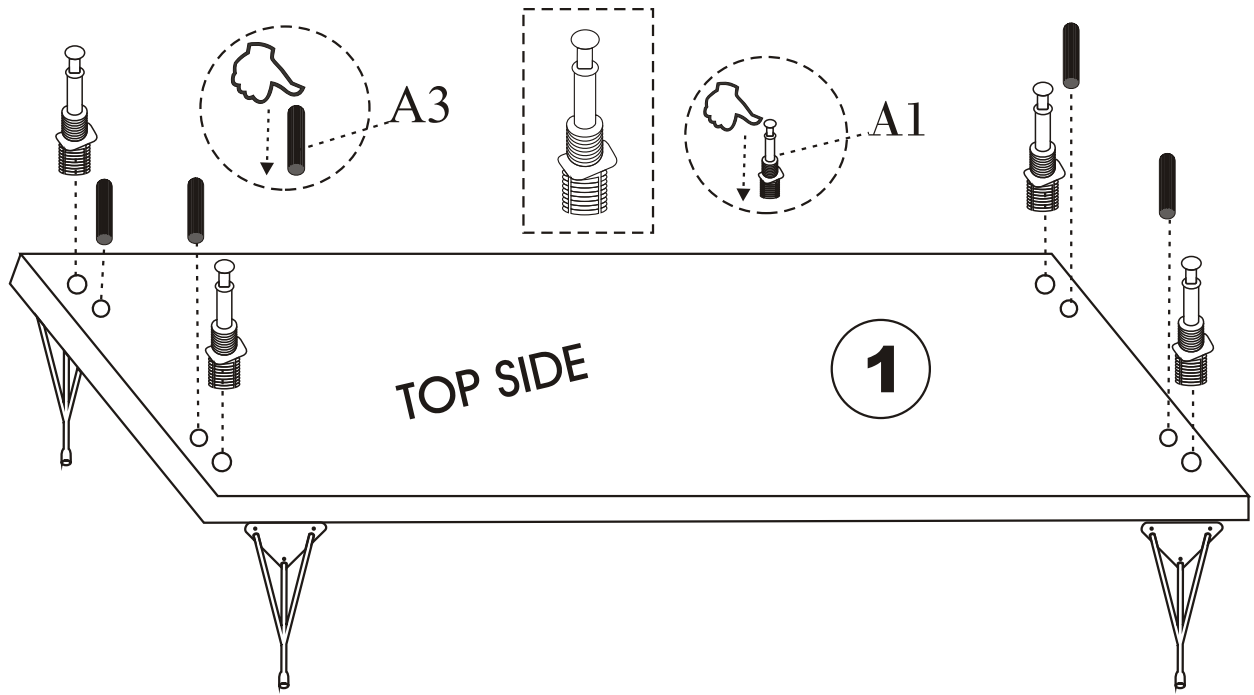

Planet Şifonyer

Assembly Manual

KALUNE DESIGN
furniture

Planet Şifonyer

Planet Sifonyer

ATTENTION !!

Minifix is the main connection material used in Decortile products ,
Before starting assembly , Please check the drawings below

Accessory List

B10  4 X	A1 Minifix  28 X	A2 Minifix  28 X	C8  5 X	C9  10 X
	A3  8 X	N20  75 X	T24  20 X	T25  1 X
	B6  10 X	F12  1 X		

General View

4

5

6

7