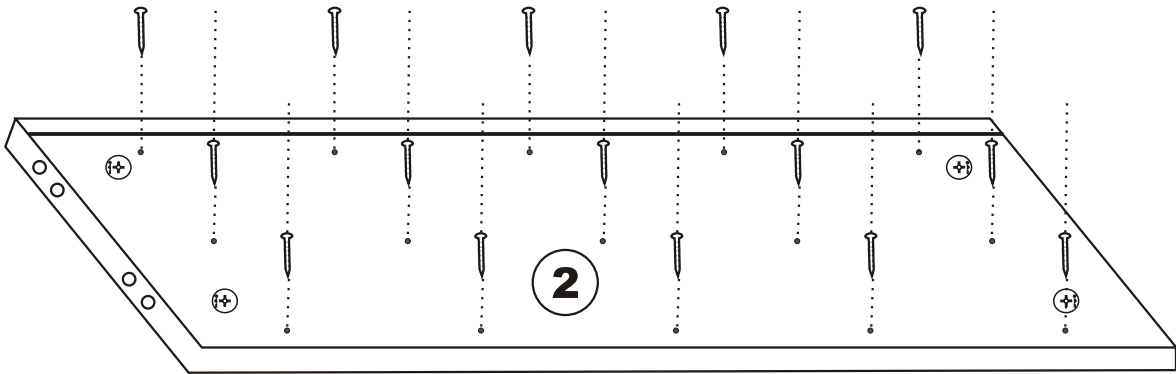

Planet Şifonyer

Assembly Manual

KALUNE DESIGN
furniture

Planet Şifonyer

Planet Sifonyer

ATTENTION !!

Minifix is the main connection material used in Decortile products ,
Before starting assembly , Please check the drawings below

Accessory List

B10  4 X	A1 Minifix  28 X	A2 Minifix  28 X	C8  5 X	C9  10 X
	A3  8 X	N20  75 X	T24  20 X	T25  1 X
	B6  10 X	F12  1 X		

General View

4

5

6

7