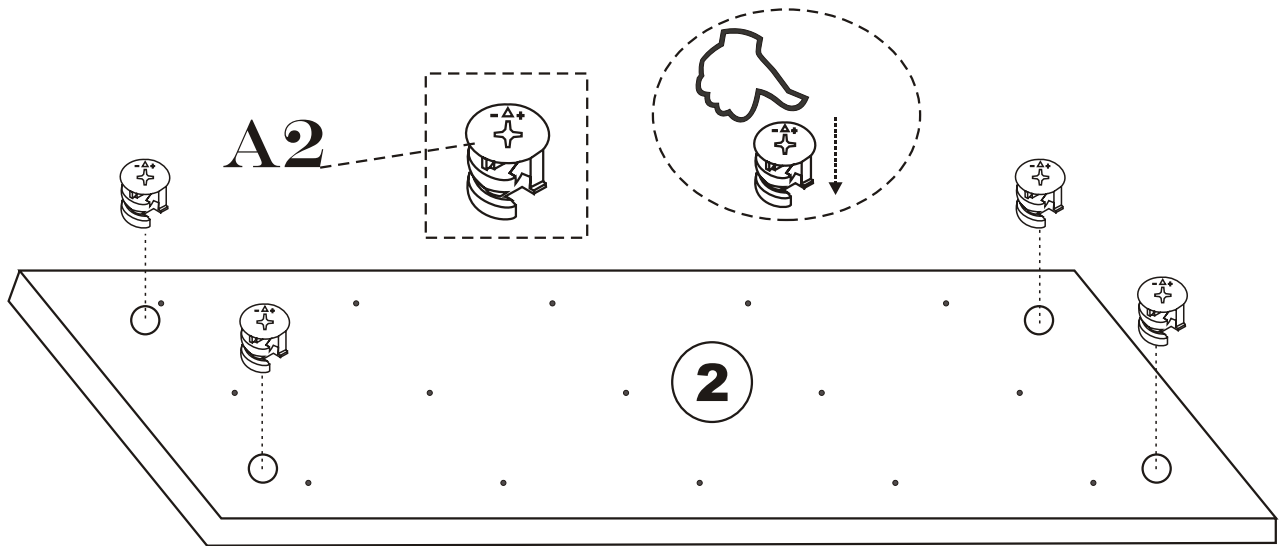

Planet Şifonyer

Assembly Manual

KALUNE DESIGN
furniture

Planet Şifonyer

Planet Sifonyer

ATTENTION !!

Minifix is the main connection material used in Decortile products ,
Before starting assembly , Please check the drawings below

Accessory List

B10  4 X	A1 Minifix  28 X	A2 Minifix  28 X	C8  5 X	C9  10 X
	A3  8 X	N20  75 X	T24  20 X	T25  1 X
	B6  10 X	F12  1 X		

General View

4

5

6

7