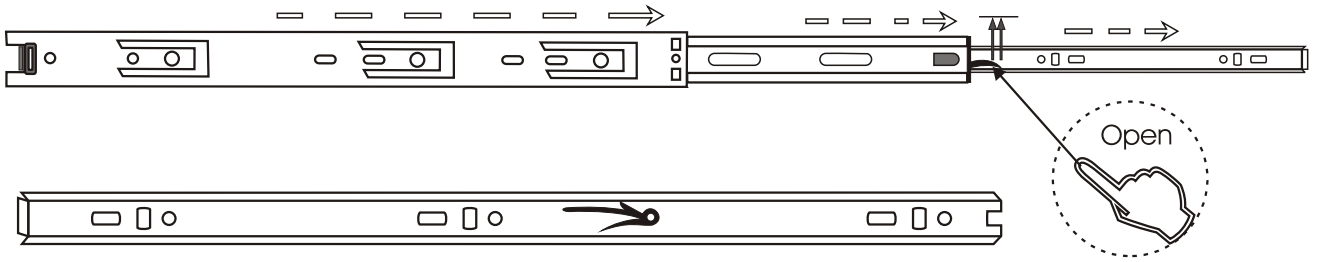

Planet Şifonyer

Assembly Manual

KALUNE DESIGN
furniture

Planet Şifonyer

Planet Sifonyer

ATTENTION !!

Minifix is the main connection material used in Decortile products ,
Before starting assembly , Please check the drawings below

Accessory List

B10  4 X	A1 Minifix  28 X	A2 Minifix  28 X	C8  5 X	C9  10 X
	A3  8 X	N20  75 X	T24  20 X	T25  1 X
	B6  10 X	F12  1 X		

General View

4

5

6

7