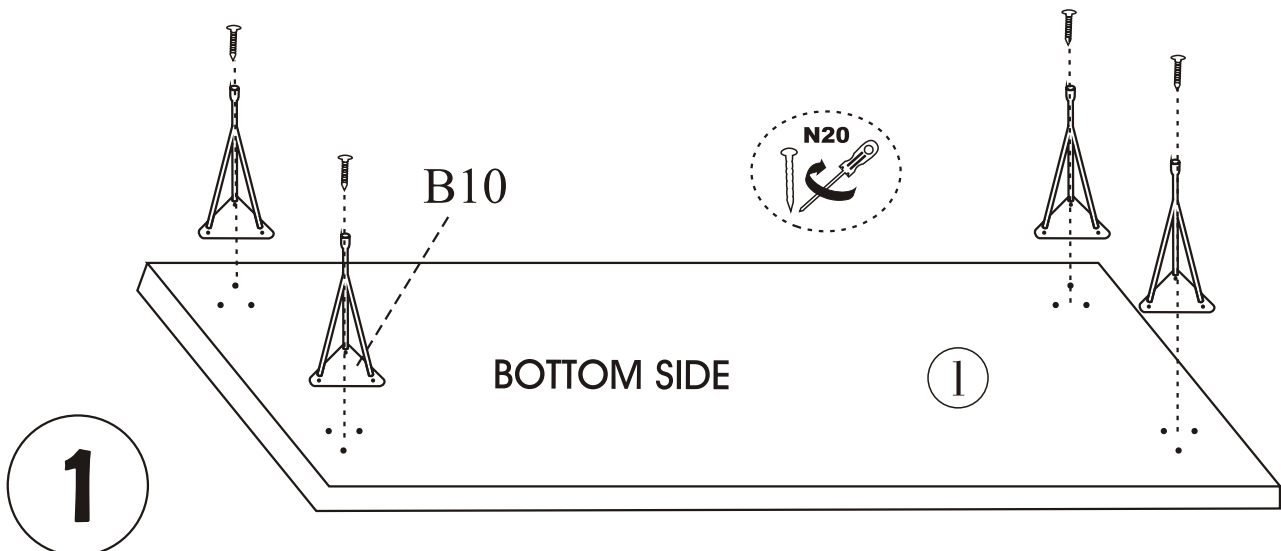

Planet Şifonyer

Assembly Manual

KALUNE DESIGN
furniture

Planet Şifonyer

Planet Sifonyer

ATTENTION !!

Minifix is the main connection material used in Decortile products ,
Before starting assembly , Please check the drawings below

Accessory List

B10  4 X	A1 Minifix  28 X	A2 Minifix  28 X	C8  5 X	C9  10 X
	A3  8 X	N20  75 X	T24  20 X	T25  1 X
	B6  10 X	F12  1 X		

General View

4

5

6

7