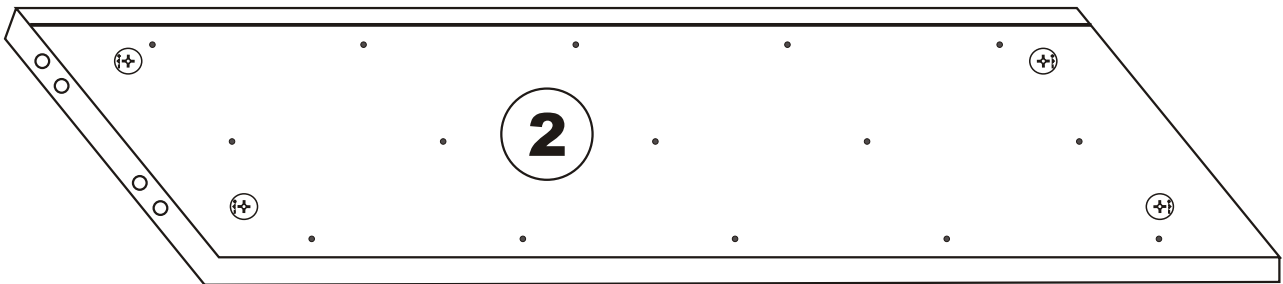

Planet Şifonyer

Assembly Manual

KALUNE DESIGN
furniture

Planet Şifonyer

Planet Sifonyer

ATTENTION !!

Minifix is the main connection material used in Decortile products ,
Before starting assembly , Please check the drawings below

Accessory List

B10  4 X	A1 Minifix  28 X	A2 Minifix  28 X	C8  5 X	C9  10 X
	A3  8 X	N20  75 X	T24  20 X	T25  1 X
	B6  10 X	F12  1 X		

General View

4

5

6

7