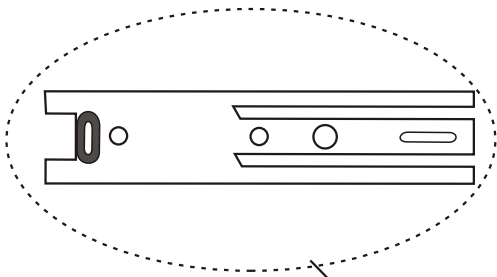

Planet Şifonyer

Assembly Manual

KALUNE DESIGN
furniture

Planet Şifonyer

Planet Sifonyer

ATTENTION !!

Minifix is the main connection material used in Decortile products ,
Before starting assembly , Please check the drawings below

Accessory List

B10  4 X	A1 Minifix  28 X	A2 Minifix  28 X	C8  5 X	C9  10 X
	A3  8 X	N20  75 X	T24  20 X	T25  1 X
	B6  10 X	F12  1 X		

General View

4

5

6

7