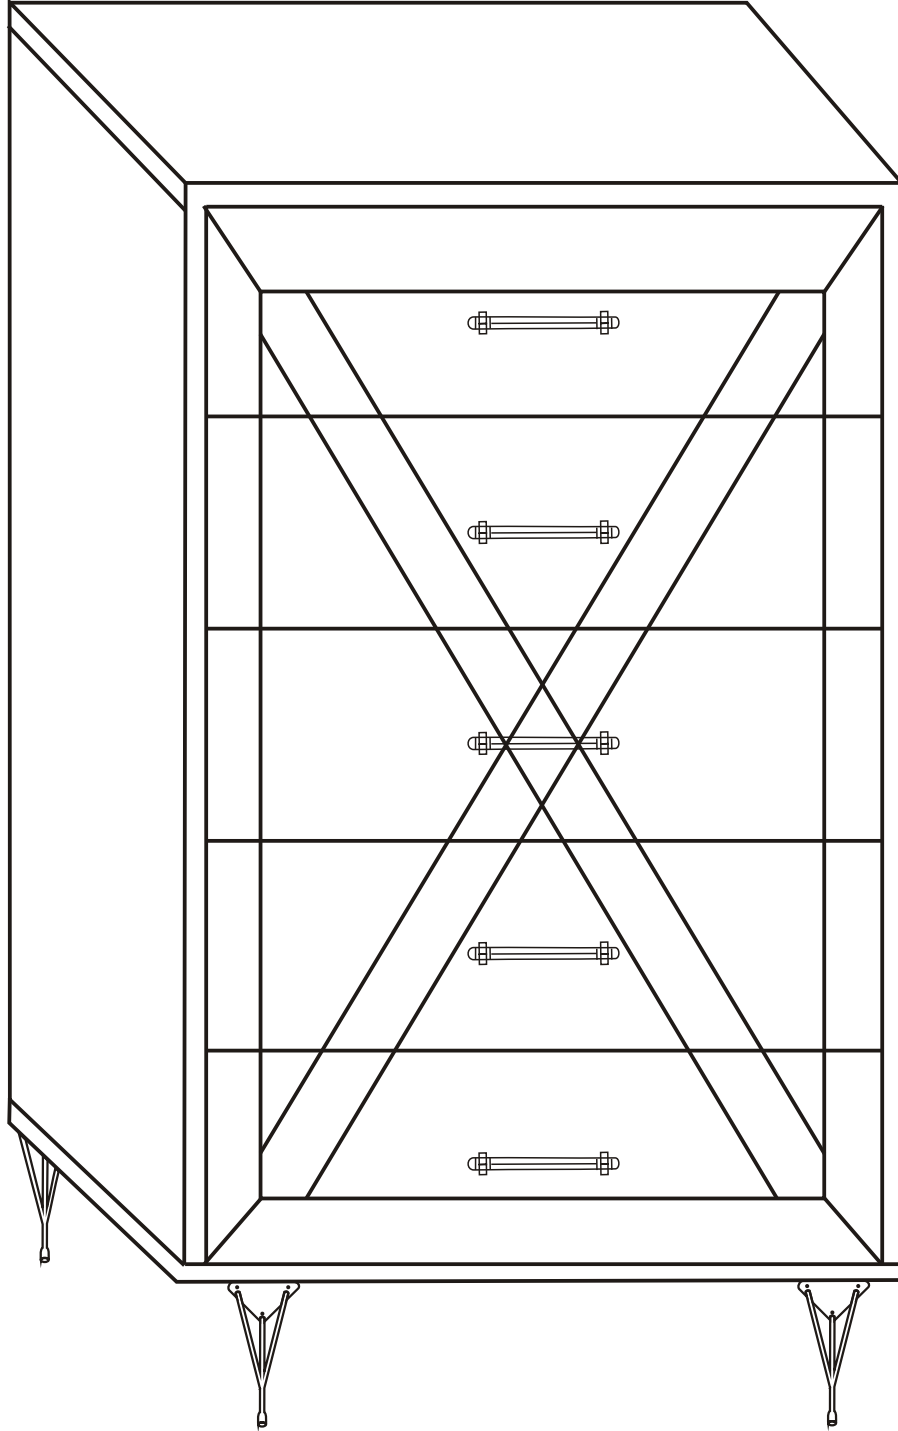

Planet Şifonyer

Assembly Manual

KALUNE DESIGN
furniture

Planet Şifonyer

Planet Sifonyer

ATTENTION !!

Minifix is the main connection material used in Decortile products ,
Before starting assembly , Please check the drawings below

Accessory List

B10  4 X	A1 Minifix  28 X	A2 Minifix  28 X	C8  5 X	C9  10 X
	A3  8 X	N20  75 X	T24  20 X	T25  1 X
	B6  10 X	F12  1 X		

General View

4

5

6

7