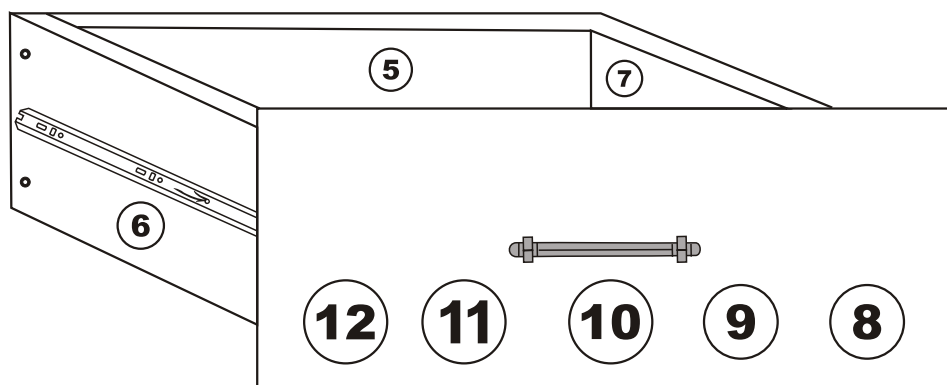

Planet Şifonyer

Assembly Manual

KALUNE DESIGN
furniture

Planet Şifonyer

Planet Sifonyer

ATTENTION !!

Minifix is the main connection material used in Decortile products ,
Before starting assembly , Please check the drawings below

Accessory List

B10  4 X	A1 Minifix  28 X	A2 Minifix  28 X	C8  5 X	C9  10 X
	A3  8 X	N20  75 X	T24  20 X	T25  1 X
	B6  10 X	F12  1 X		

General View

4

5

6

7