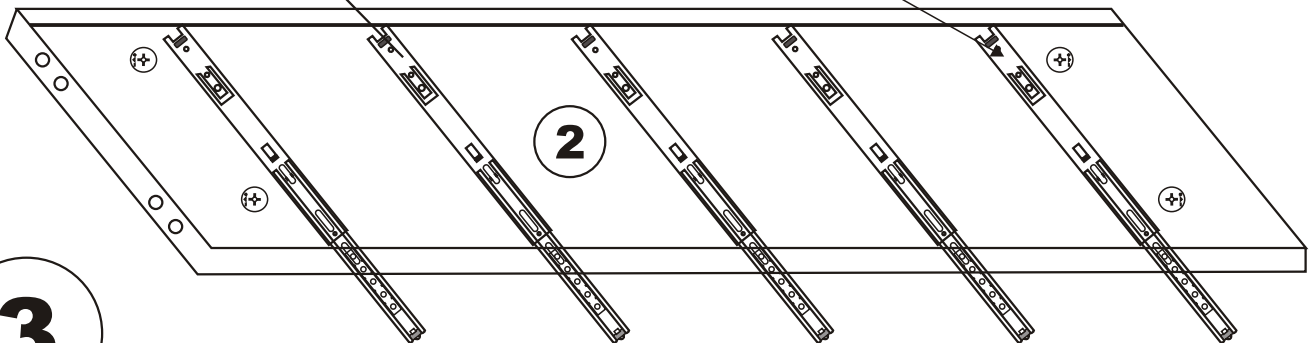

Planet Şifonyer

Assembly Manual

KALUNE DESIGN
furniture

Planet Şifonyer

Planet Sifonyer

ATTENTION !!

Minifix is the main connection material used in Decortile products ,
Before starting assembly , Please check the drawings below

Accessory List

B10  4 X	A1 Minifix  28 X	A2 Minifix  28 X	C8  5 X	C9  10 X
	A3  8 X	N20  75 X	T24  20 X	T25  1 X
	B6  10 X	F12  1 X		

General View

4

5

6

7