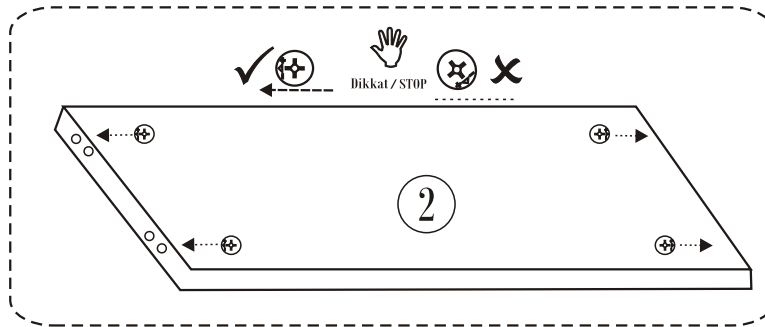

Planet Şifonyer

Assembly Manual

KALUNE DESIGN
furniture

Planet Şifonyer

Planet Sifonyer

ATTENTION !!

Minifix is the main connection material used in Decortile products ,
Before starting assembly , Please check the drawings below

Accessory List

B10  4 X	A1 Minifix  28 X	A2 Minifix  28 X	C8  5 X	C9  10 X
	A3  8 X	N20  75 X	T24  20 X	T25  1 X
	B6  10 X	F12  1 X		

General View

4

5

6

7