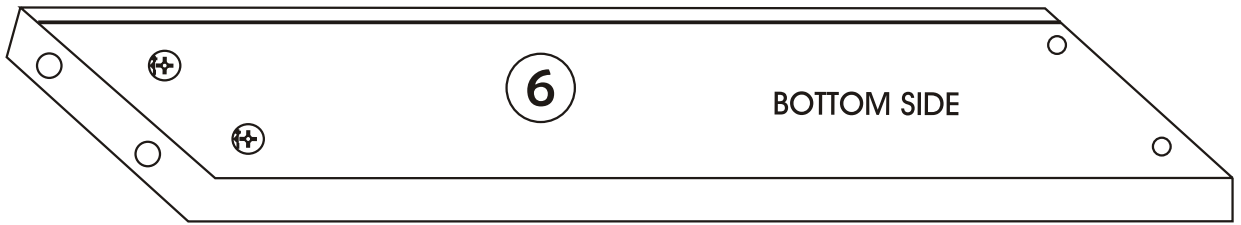

Planet Şifonyer

Assembly Manual

KALUNE DESIGN
furniture

Planet Şifonyer

Planet Sifonyer

ATTENTION !!

Minifix is the main connection material used in Decortile products ,
Before starting assembly , Please check the drawings below

Accessory List

B10  4 X	A1 Minifix  28 X	A2 Minifix  28 X	C8  5 X	C9  10 X
	A3  8 X	N20  75 X	T24  20 X	T25  1 X
	B6  10 X	F12  1 X		

General View

4

5

6

7